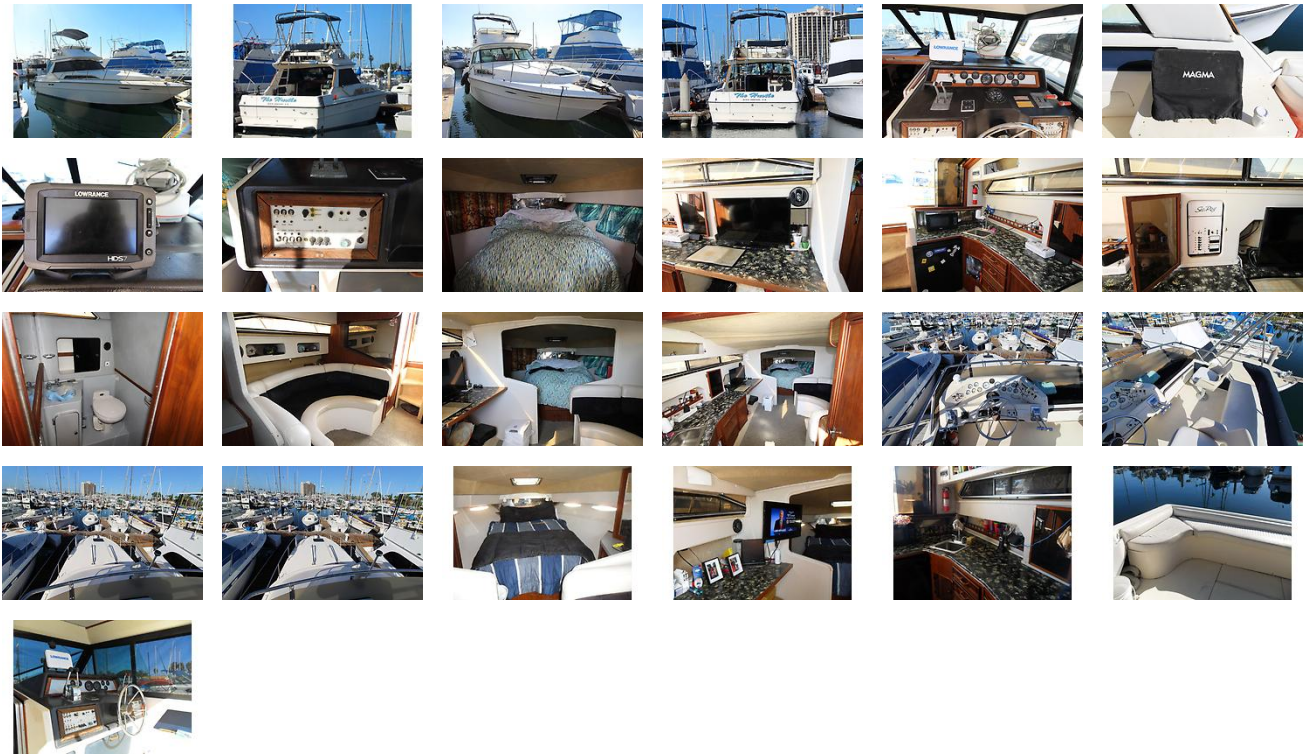

GALLERY

LOCATION MAP

CAPT. RON ROGERS

Infinity Yacht Sales
1450 Harbor Island Dr. Suite 208
San Diego, CA, US
Office: (619) 550-7279
Mobile: 951-538-4891
ron@infinityyachtsales.com