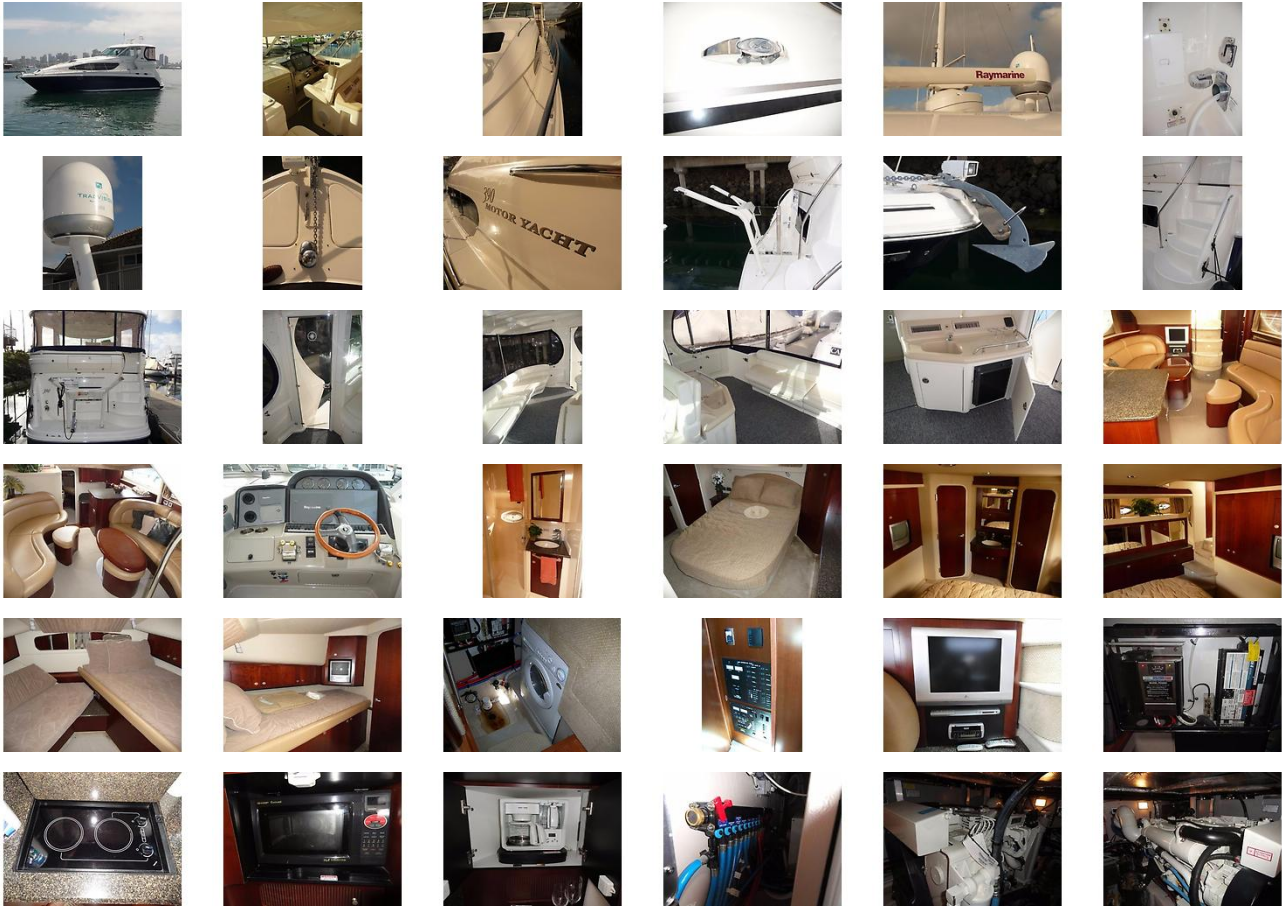

GALLERY

LOCATION MAP

BRIAN DONNELLY
Infinity Yacht Sales
1450 Harbor Island Dr. Suite 208
San Diego, CA, US
Office: (619) 550-7279
Mobile: (619) 431-1194
Brian@infinityyachtsales.com